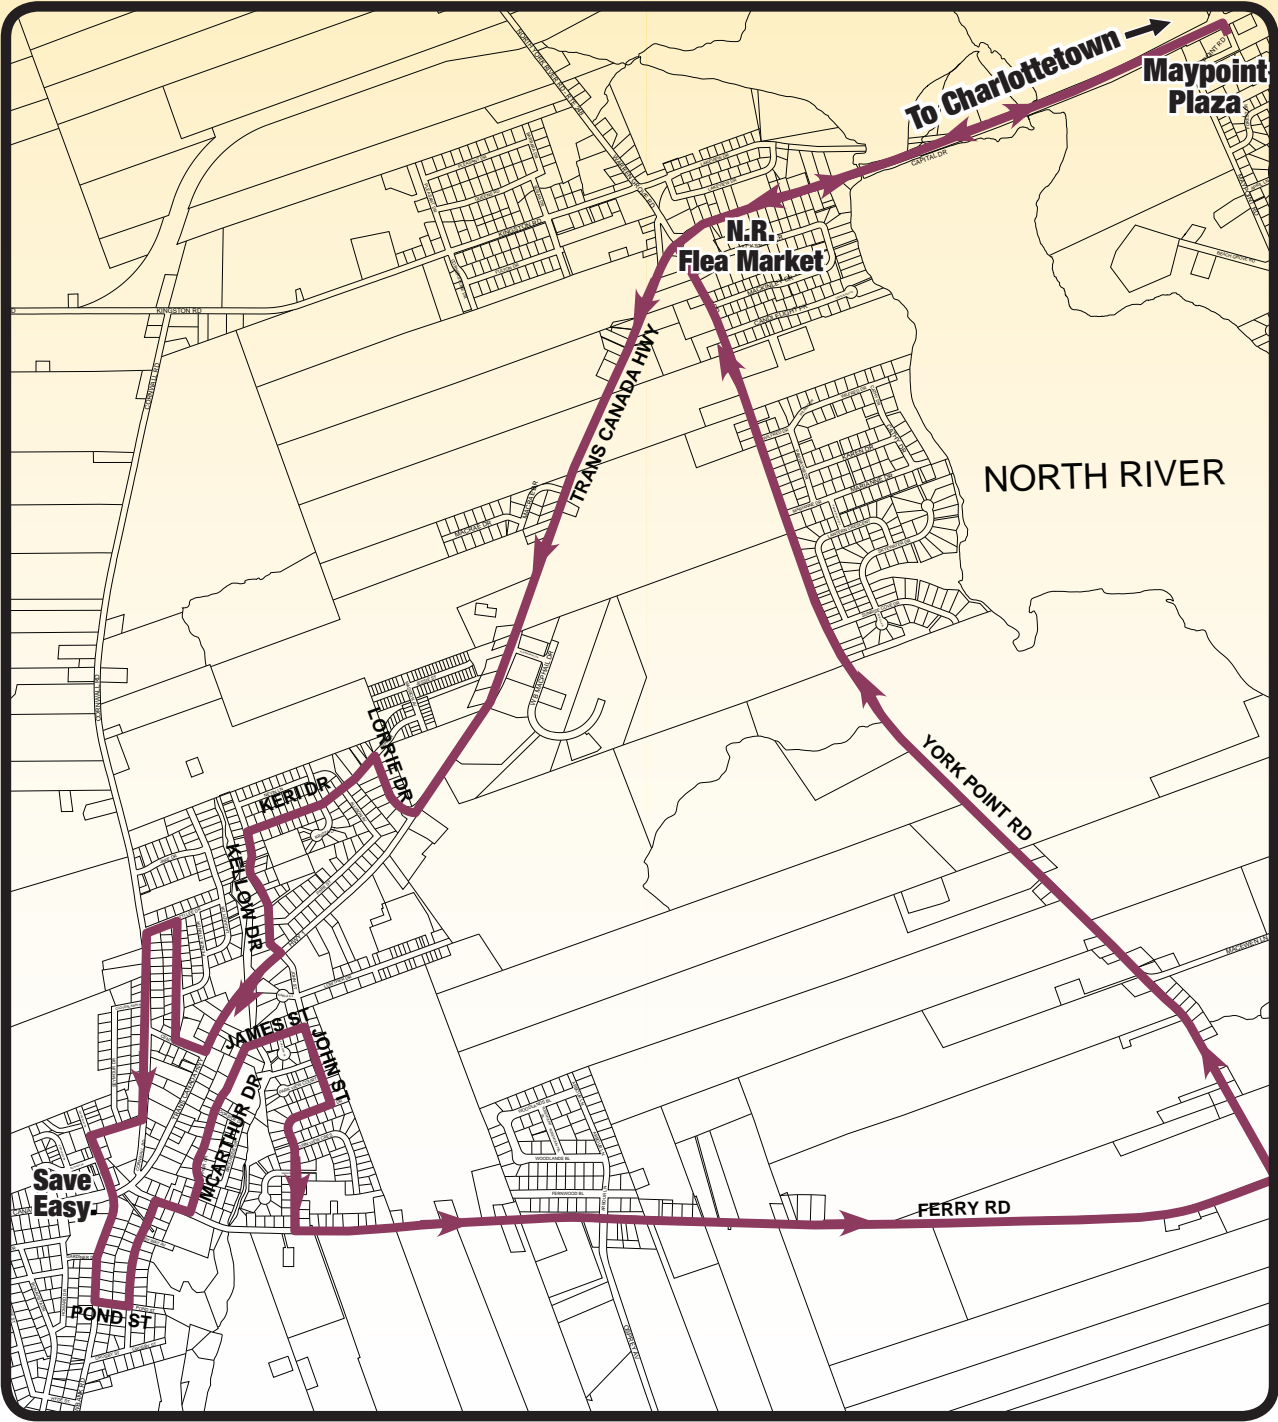

Buses # 2 & 3 service Charlottetown by travelling in one full continuous loop. Along the way transfers to another bus route can be made at the Charlottetown Mall or downtown on Grafton street by the Confederation Centre.