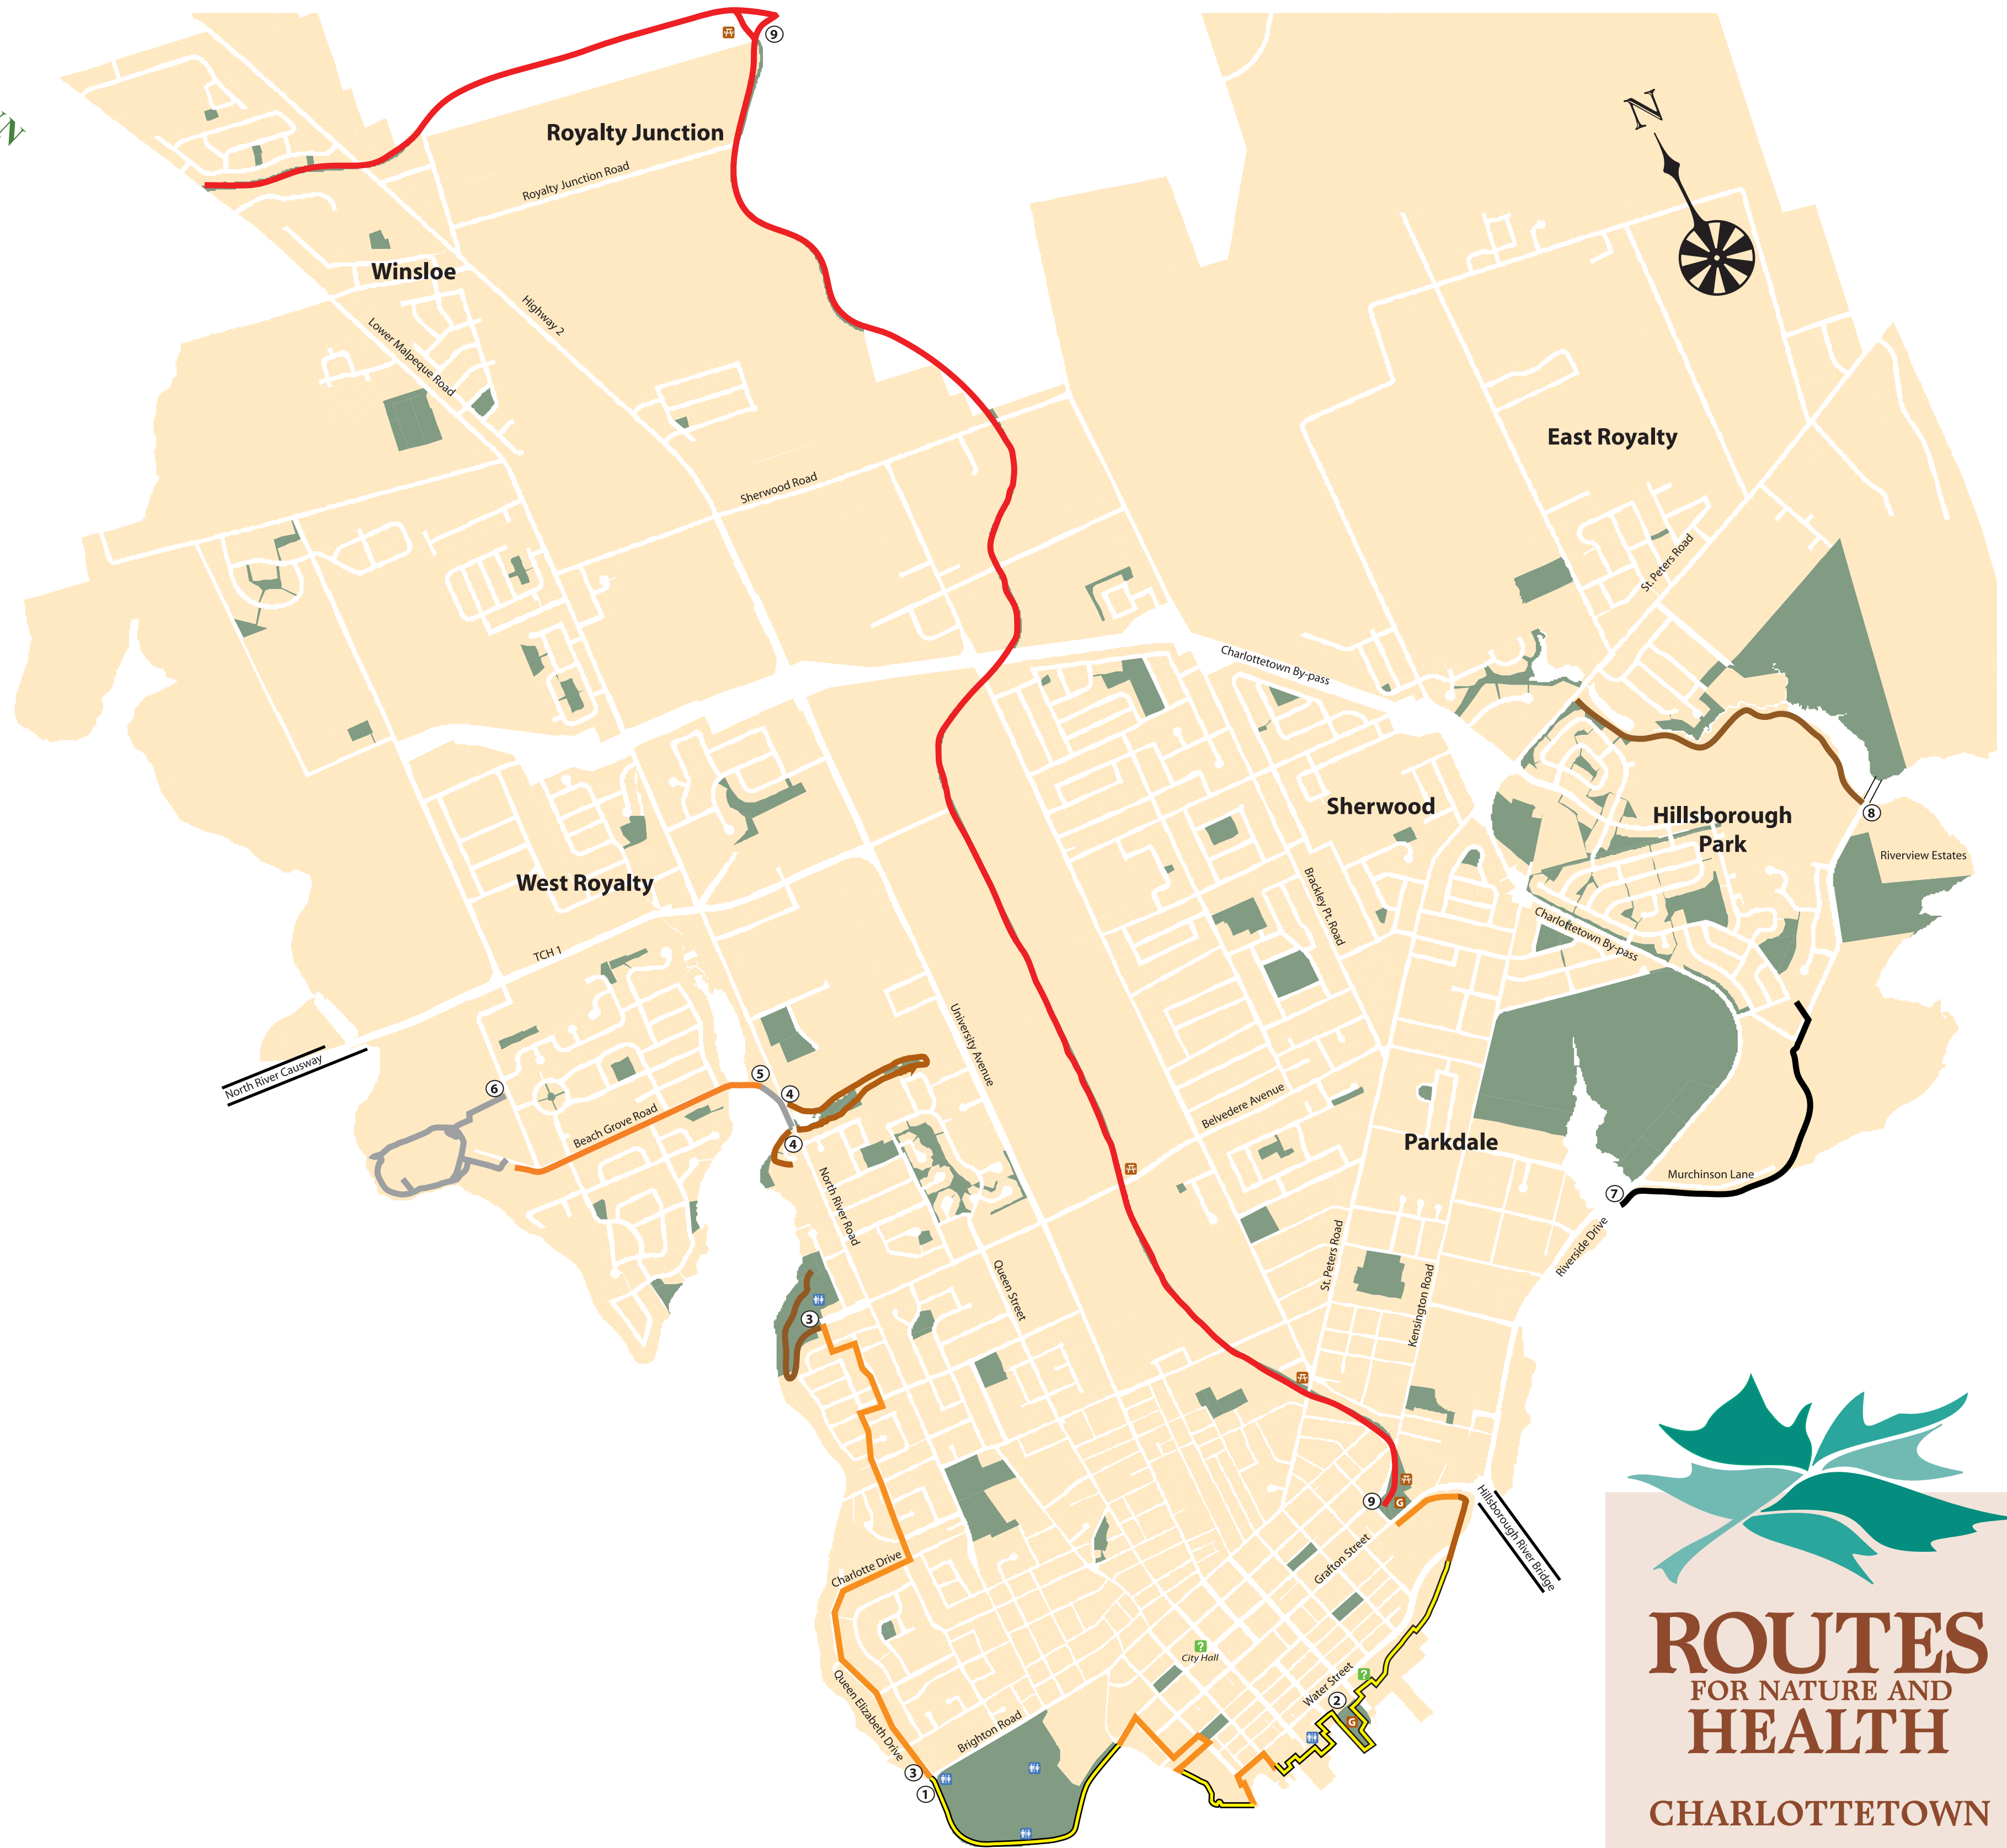

CITY OF CHARLOTTETOWN

Legend

-  Gravel Pathway
-  Sidewalk
-  Board Walk
-  Nature Pathway
-  Asphalt Pathway
-  Confederation Trail
-  Washroom Facilities
-  Gazebo
-  Picnic Shelter
-  Visitor Information

1. Waterfront Boardwalk
2. Waterfront Boardwalk Extension
3. Two Park Connector
4. Hermitage Creek Loop
5. Ellen's Creek Sidewalk Connector
6. Beach Grove Trail
7. Hillsborough River Walkway
8. East Royalty Nature Pathway
9. Confederation Trail

ROUTES
FOR NATURE AND
HEALTH

CHARLOTTETOWN