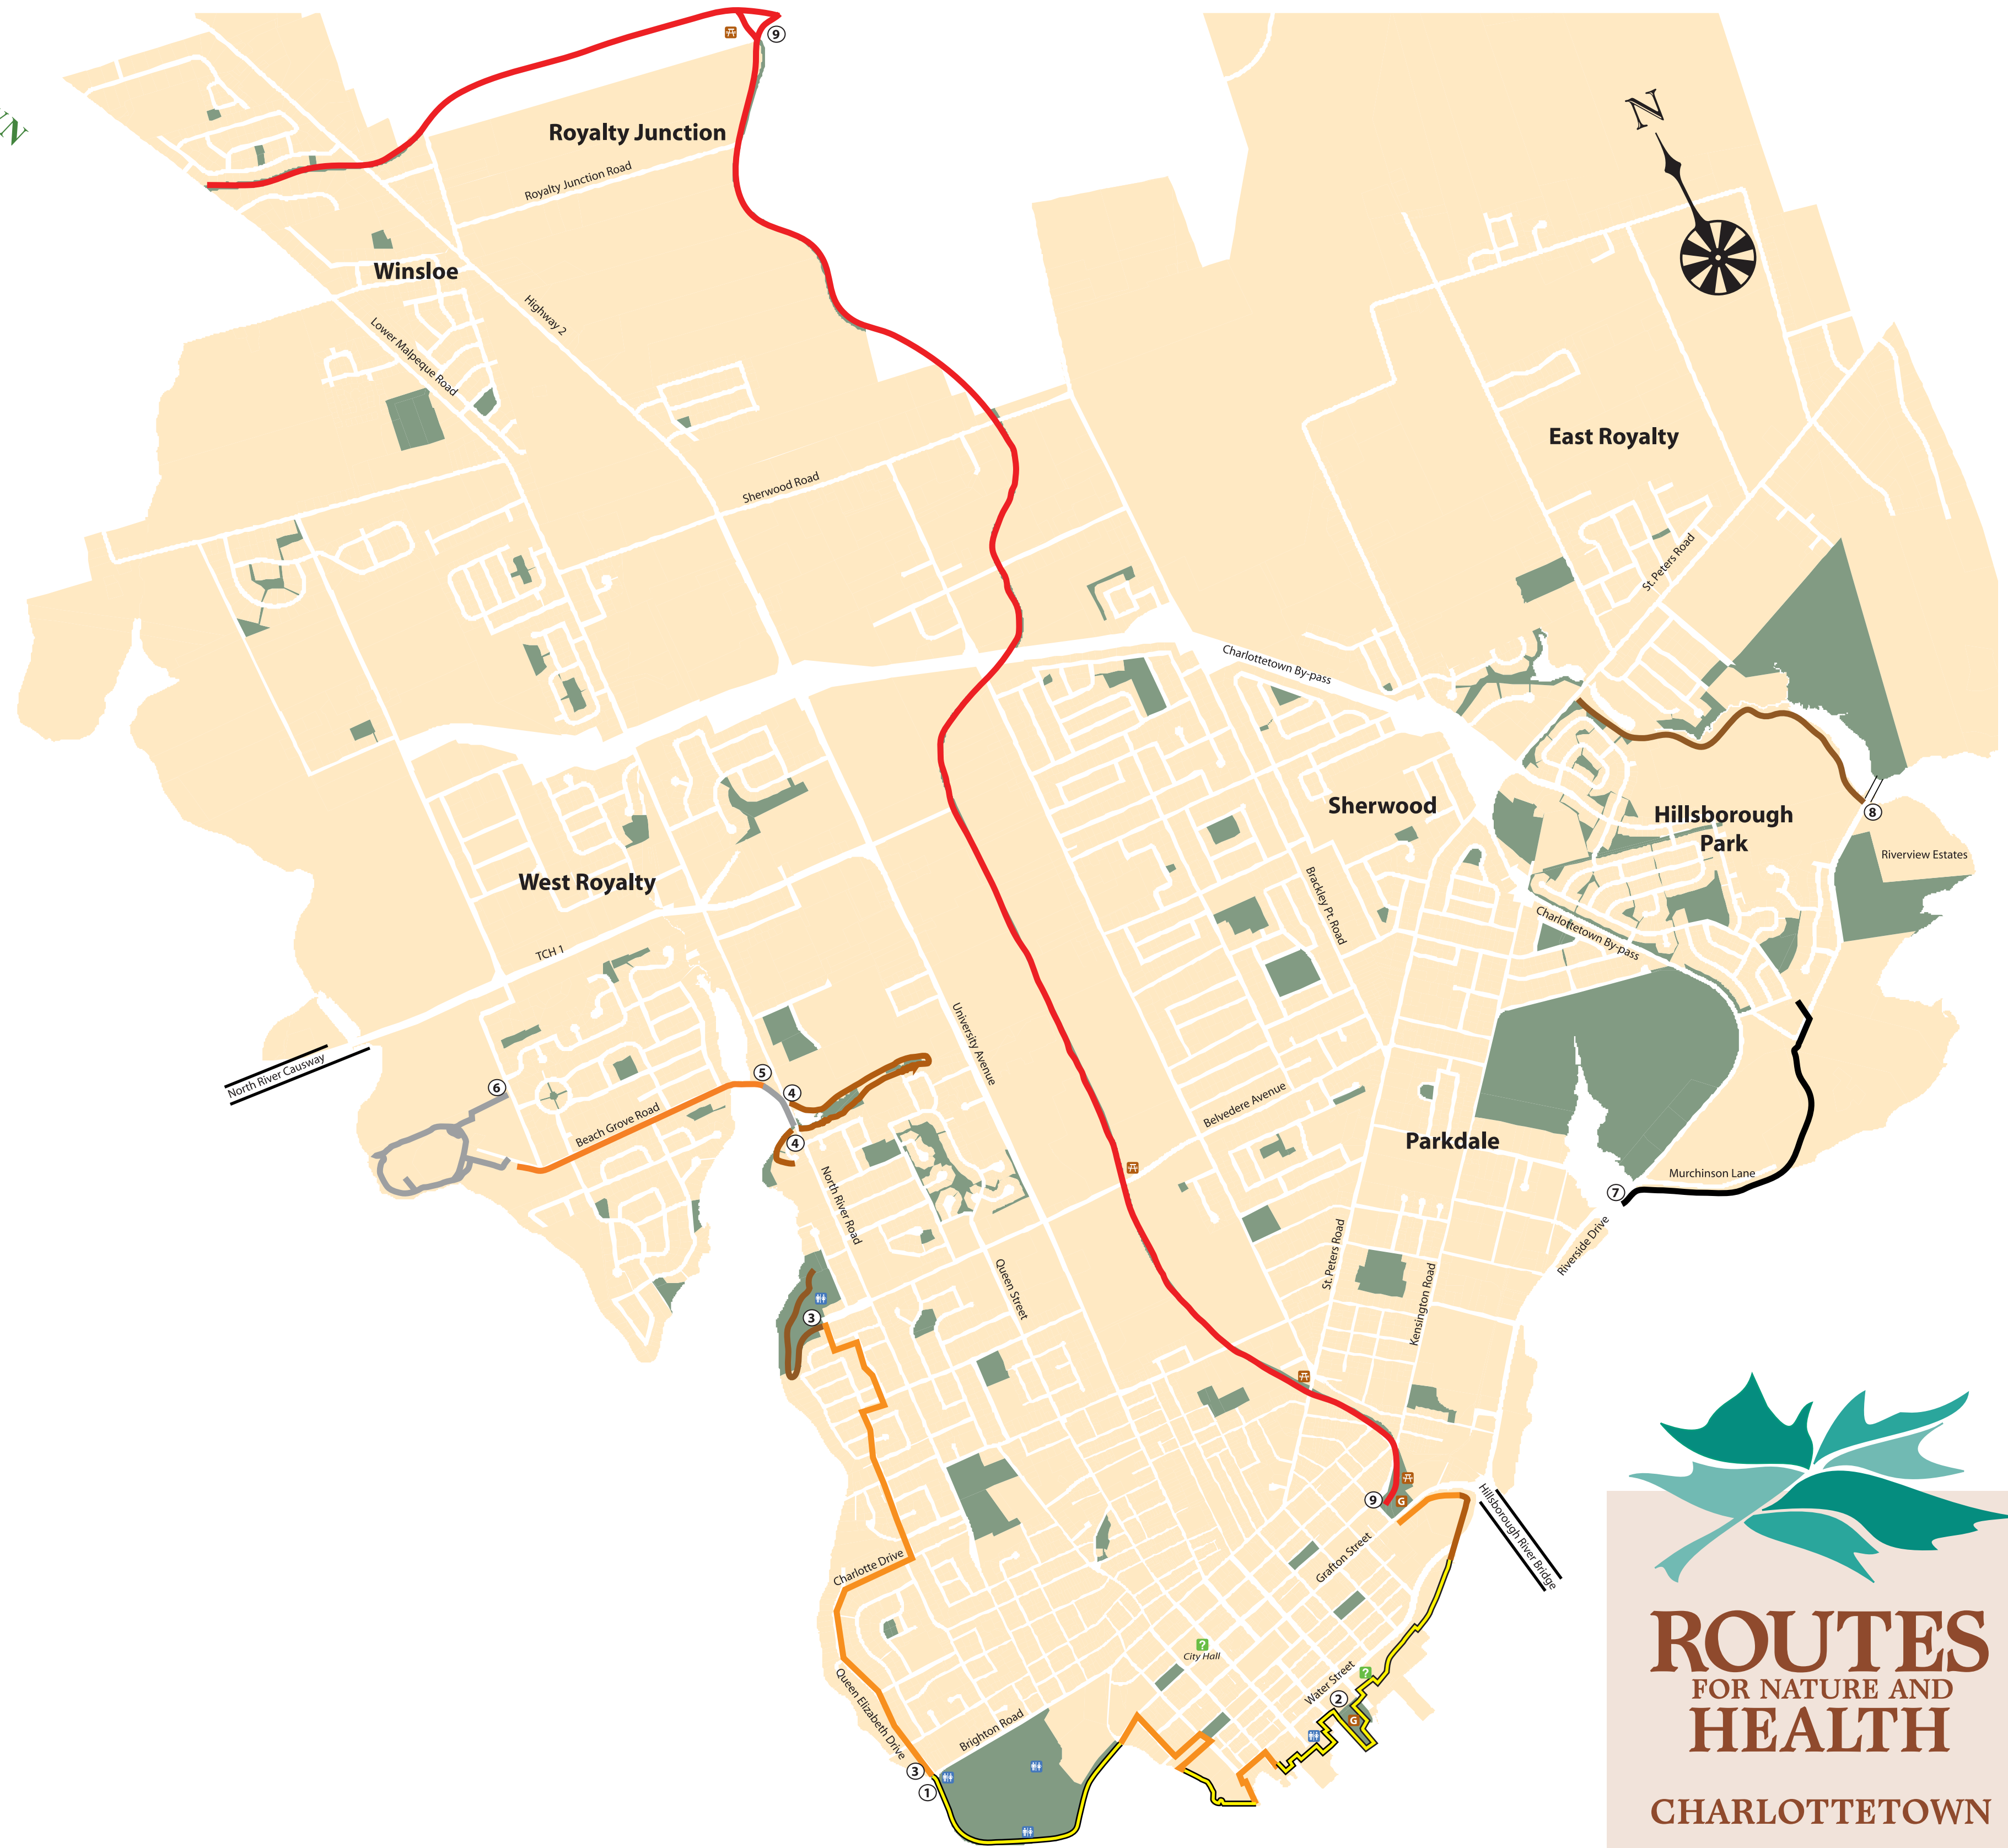

CITY OF CHARLOTTETOWN

Legend

-  Gravel Pathway
-  Sidewalk
-  Board Walk
-  Nature Pathway
-  Asphalt Pathway
-  Confederation Trail
-  Washroom Facilities
-  Gazebo
-  Picnic Shelter
-  Visitor Information

1. Waterfront Boardwalk
2. Waterfront Boardwalk Extension
3. Two Park Connector
4. Hermitage Creek Loop
5. Ellen's Creek Sidewalk Connector
6. Beach Grove Trail
7. Hillsborough River Walkway
8. East Royalty Nature Pathway
9. Confederation Trail

ROUTES
FOR NATURE AND
HEALTH

CHARLOTTETOWN