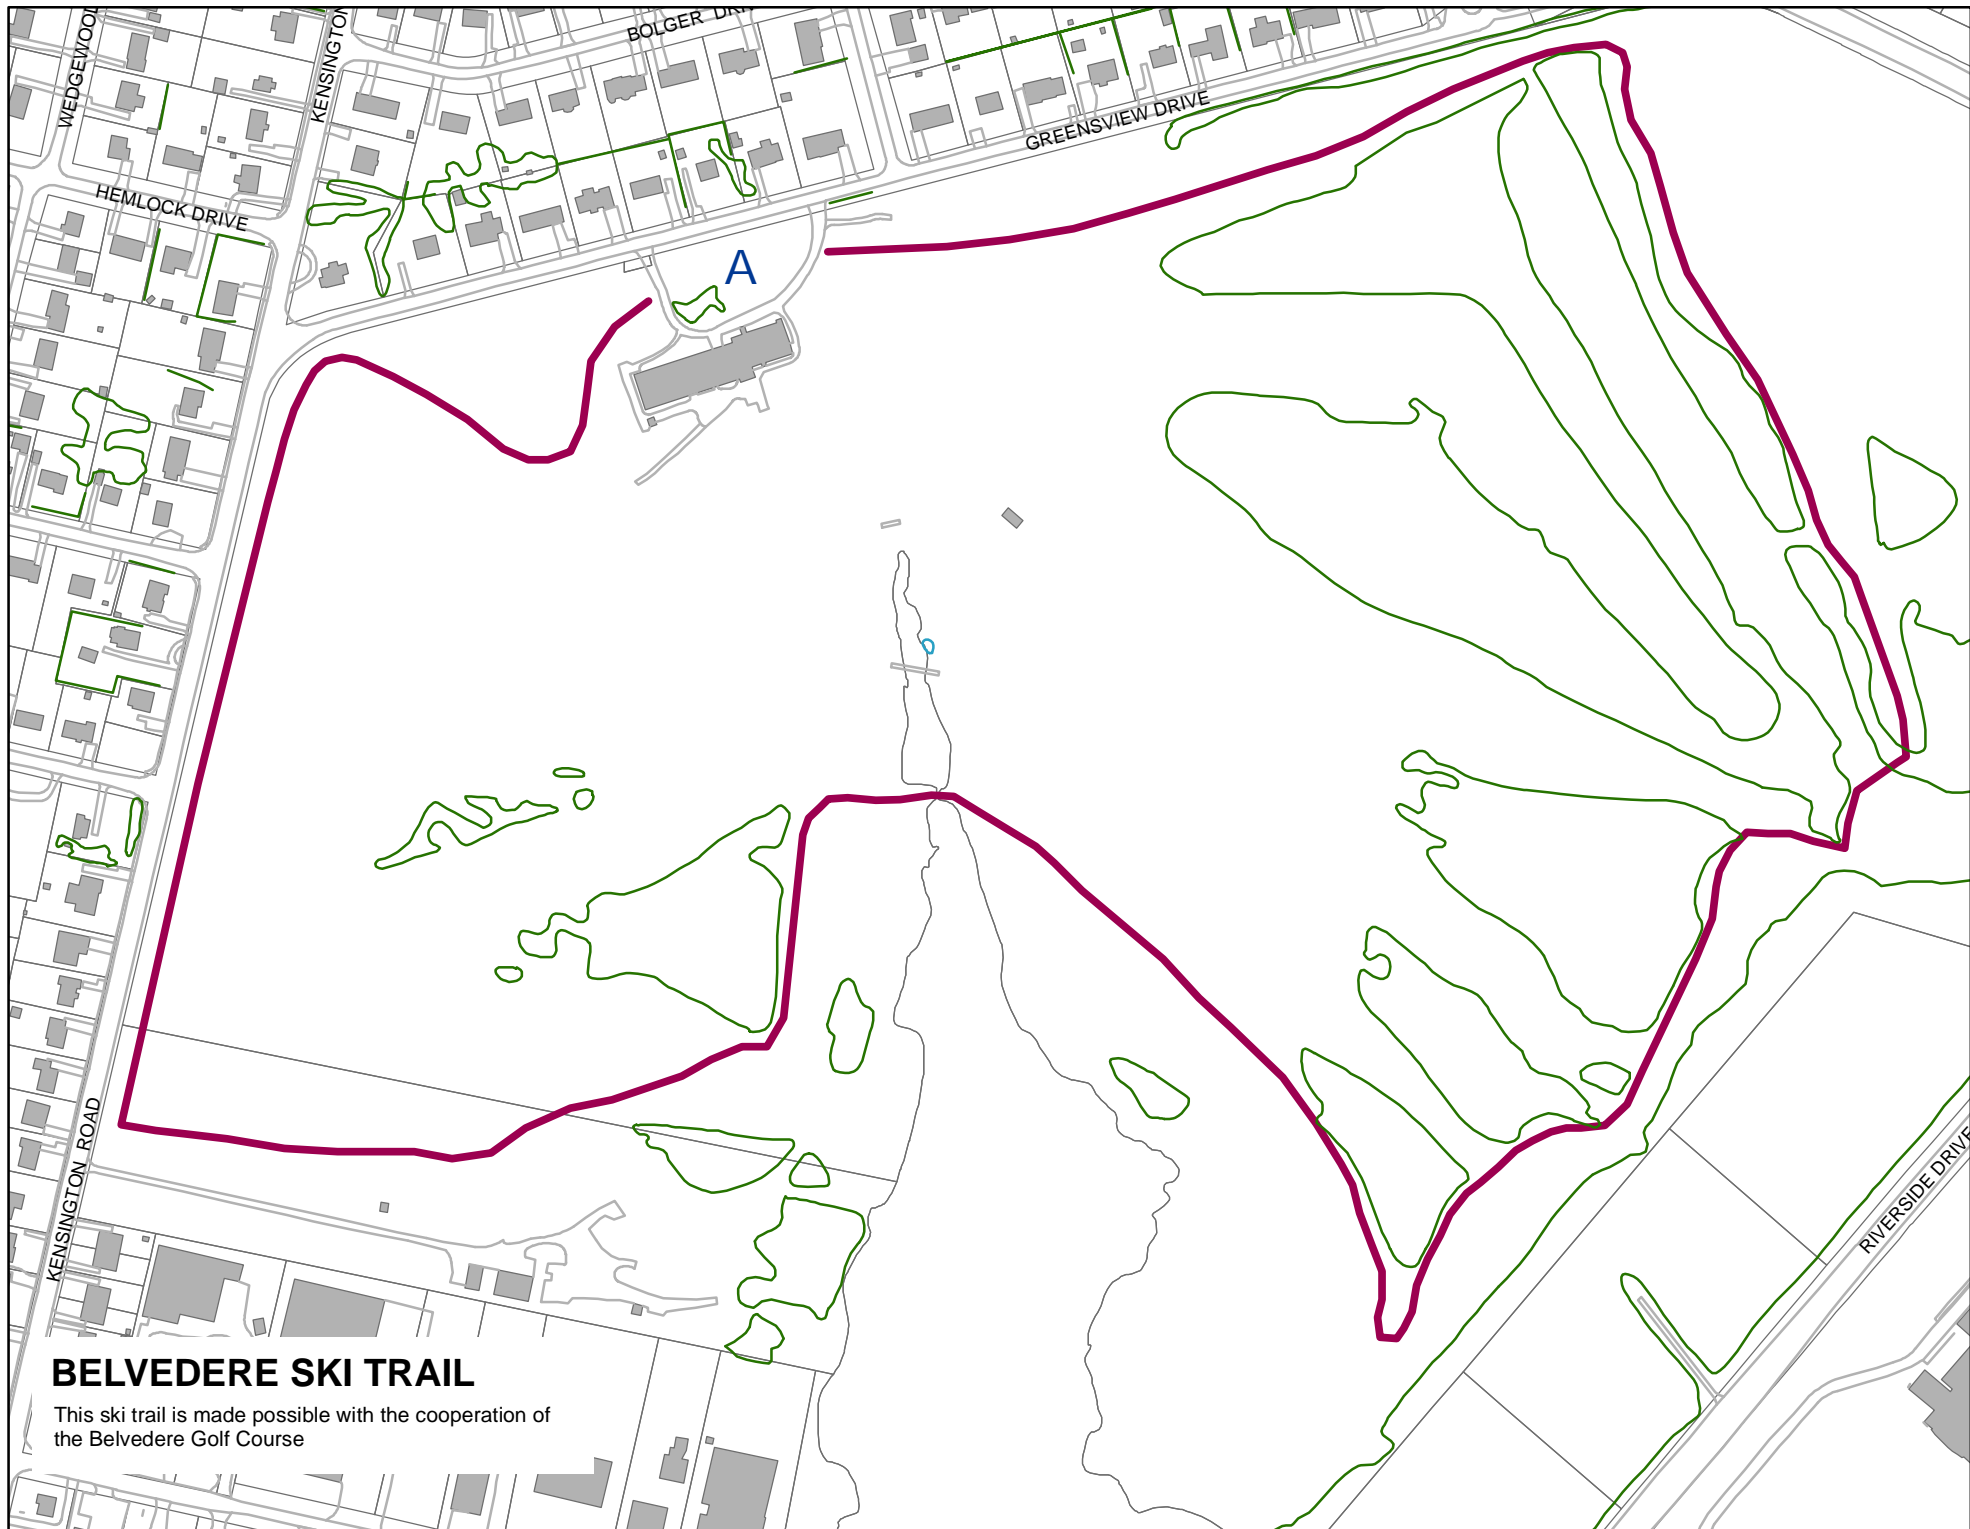

**City of Charlottetown
Parks and Recreation Department
Cross Country Ski Trails**

VICTORIA PARK SKI TRAIL

BELVEDERE SKI TRAIL

This ski trail is made possible with the cooperation of the Belvedere Golf Course

BEACH GROVE TRAILS