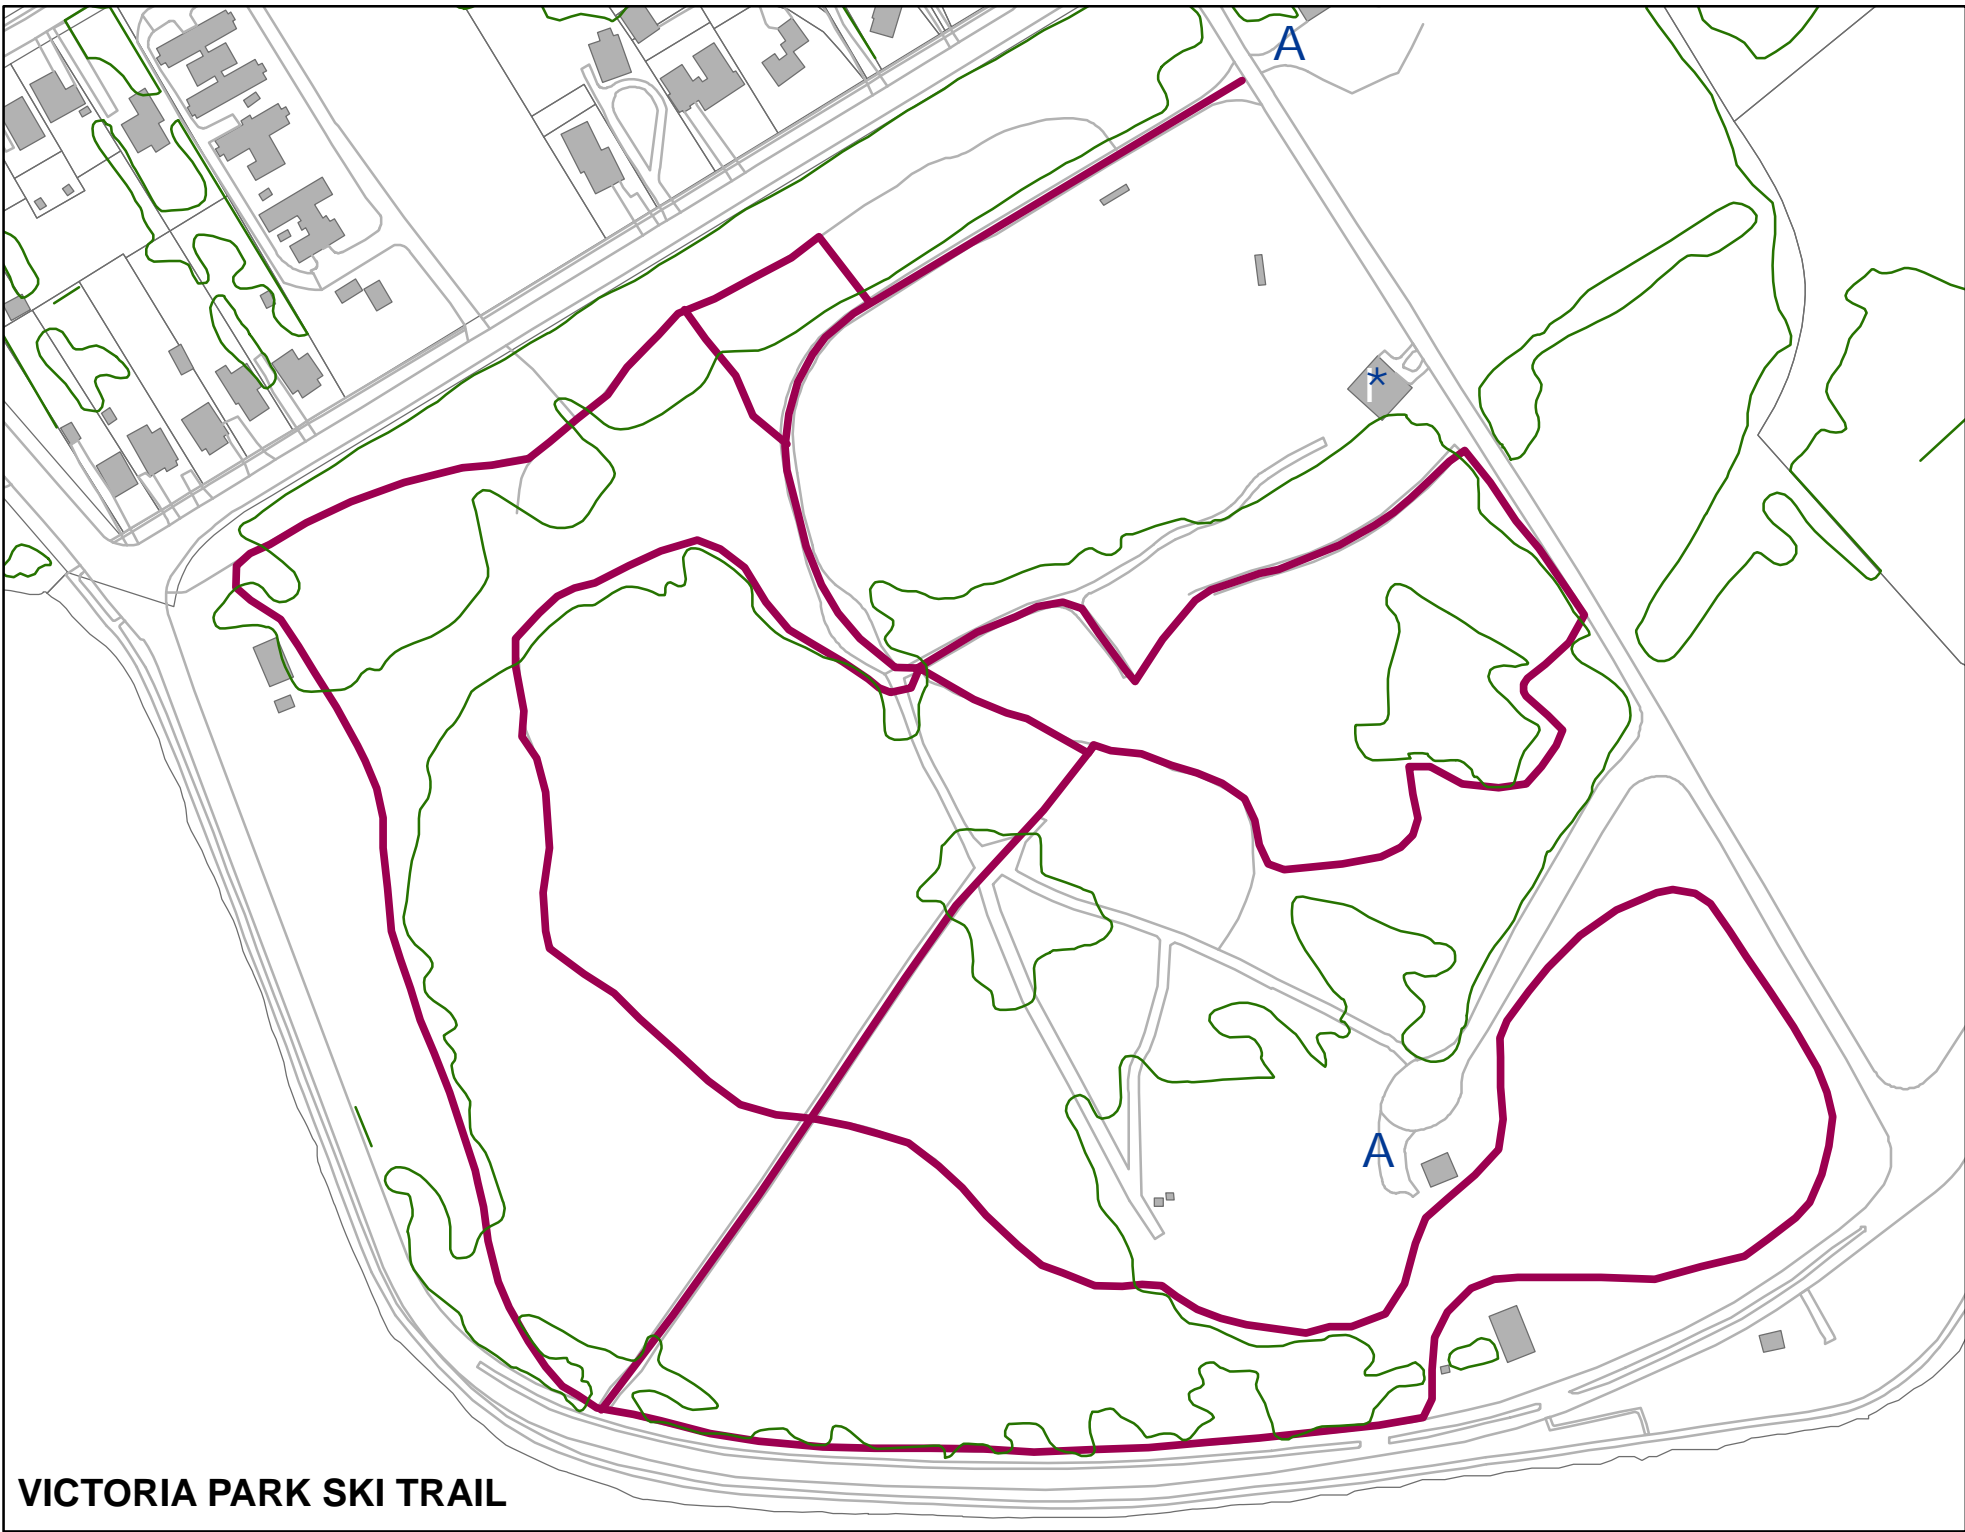

**City of Charlottetown
Parks and Recreation Department
Cross Country Ski Trails**

VICTORIA PARK SKI TRAIL

BELVEDERE SKI TRAIL

This ski trail is made possible with the cooperation of the Belvedere Golf Course

BEACH GROVE TRAILS